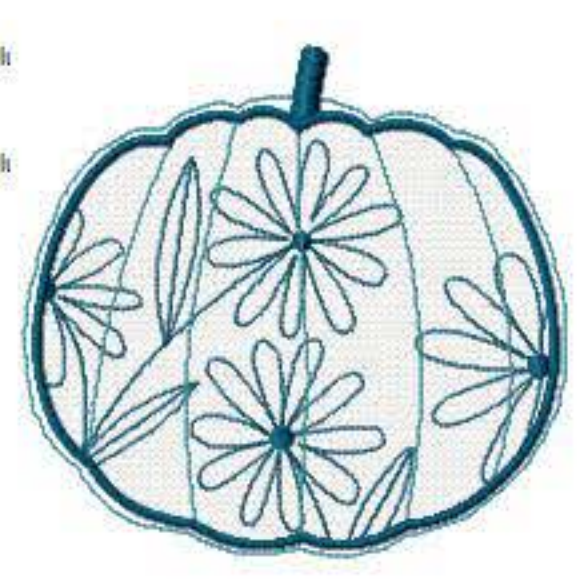

Colors: 3/4
Stops: 3

- 1 1 White
- 2 2 (1/2) Electric Bl
- 3 3 Sky Blue
- 4 2 (2/2) Electric Bl

Name: BC_Gourds3_6x10
File: BC_Gourds3_6x10.PES
Stitches: 26720
Size: 5.80x6.16 "

Colors: 3/4
Stops: 3

- 1 1 White
- 2 2 (1/2) Electric Bl
- 3 3 Sky Blue
- 4 2 (2/2) Electric Bl